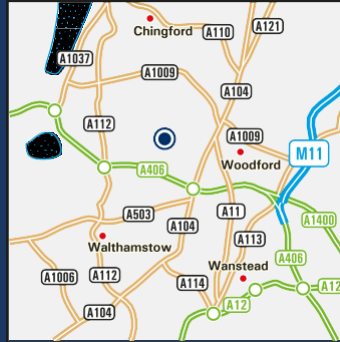

An ALLIED UNIVERSAL Company

TSS (Total Security Services) Ltd
The Curve, 18 Hickman Avenue
Highams Park
London E4 9JG
Tel: 020 8523 5533
www.totalsecurity.co.uk

From A406 / A10 / M25 and From A406 / M11 / M25

Continue on the A406 (North Circular Road) until the Waterworks Corner Junction (Roundabout). At this roundabout, at the top of the slip road, take the exit marked for Woodford. Continue straight for about 1/4 mile. Take first left into Oak Hill, directly after petrol station. Continue straight down Oak Hill, past the Best Western Hotel on your right. At a small mini-roundabout, turn left, continue straight on. At the end of Oak Hill, turn right into Hale End Road. Pass over level crossing and continue onto B160 - Larkshall Road. Pass Tesco on left and then turn immediately left onto Jubilee Avenue. Continue over small mini-roundabout onto Hickman Avenue, passing the entrance to Tesco car park. The Head Office is the building directly in front with the curved roof.

Bus

From Leytonstone Station towards Chingford Mount: **W16**. Alight at Highams Park Rail Station and cross over the level crossing. Pass Tesco on left and then turn immediately left onto Jubilee Avenue. Continue over small mini-roundabout onto Hickman Avenue. The Head Office is the building directly in front with the curved roof.

From Walthamstow Central towards Chingford station: **212**. Alight at Highams Park Rail Station and cross over the level crossing. Pass Tesco on left and then turn immediately left onto Jubilee Avenue. Continue over small mini-roundabout onto Hickman Avenue. The Head Office is the building directly in front with the curved roof.