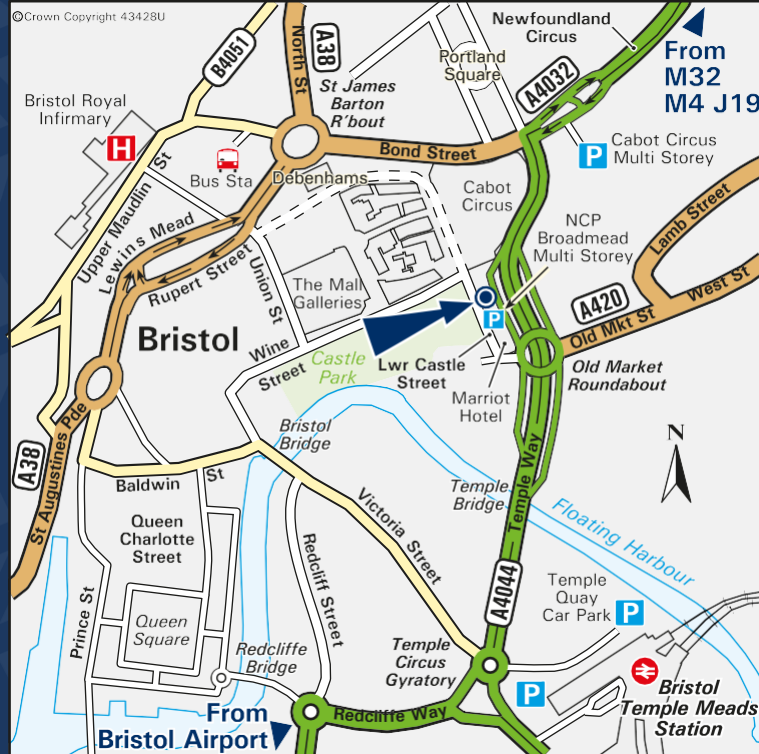

TSS (Total Security Services) Ltd

Castlemead

Lower Castle Street

Bristol BS1 3AG

Tel: 0117 917 5186 - Fax: 0117 917 5189

www.totalsecurity.co.uk

From the M4

Leave the M4 at Junction 19 (signed Bristol & M32).
Join the M32 and continue for 4.3 miles until the M32 merges and becomes the A4032.
Continue onto Newfoundland Way (A4032)
Turn left onto Bond Street. Leave Bond Street at the next junction.
At the roundabout at the top of the slip road, take the third exit onto Old Market Street (The Marriott Hotel should be on your right).
Turn right into Lower Castle Street.

Parking

A multi storey car park is located on the right hand side and Castlemead is the tall office building located next to the multi storey car park.

Train

Bristol Temple Meads is served by trains from London Paddington, Swindon, Bath, Cardiff, Birmingham New Street & Plymouth.