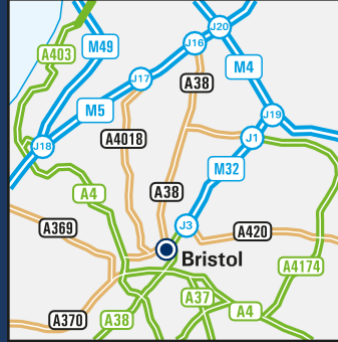

TSS (Total Security Services) Ltd

Castlemead

Lower Castle Street

Bristol BS1 3AG

Tel: 0117 917 5186 - Fax: 0117 917 5189

www.totalsecurity.co.uk

From the M4

Leave the M4 at Junction 19 (signed Bristol & M32).
Join the M32 and continue for 4.3 miles until the M32 merges and becomes the A4032.
Continue onto Newfoundland Way (A4032)
Turn left onto Bond Street. Leave Bond Street at the next junction.
At the roundabout at the top of the slip road, take the third exit onto Old Market Street (The Marriott Hotel should be on your right).
Turn right into Lower Castle Street.

Parking

A multi storey car park is located on the right hand side and Castlemead is the tall office building located next to the multi storey car park.

Train

Bristol Temple Meads is served by trains from London Paddington, Swindon, Bath, Cardiff, Birmingham New Street & Plymouth.